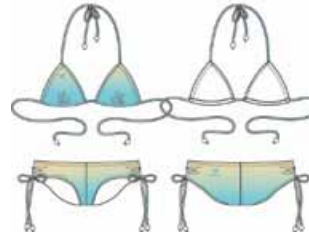

ladies swimwear

DOVE CLSW04309

Emerald

Peach

Navy

Sapphire

Black

Mint