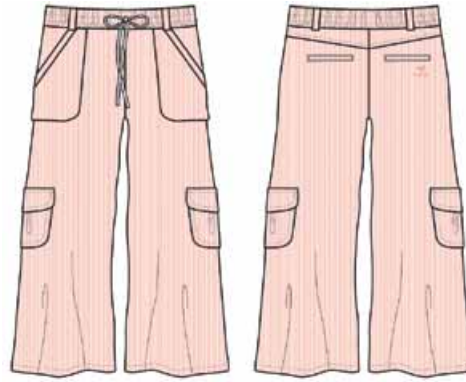

Peach

EBONY
CLWS03309
Cotton Elastane Denim
Sizes Available: 6, 8, 10, 12, 14

BROOKE
CLWS01309
Light Cotton Weave
Sizes Available: 6, 8, 10, 12, 14, 16