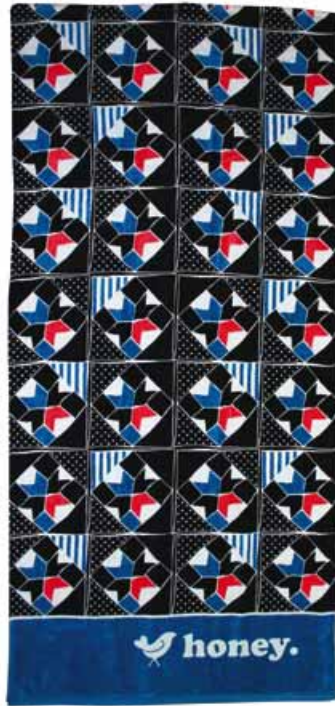

MULTI

Mosaic Towel

ALTW01109
Printed Velour
PK 6