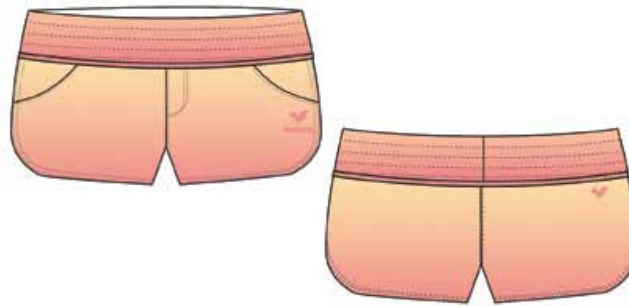

COLOUR	6	8	10	12	14	16
Black						
Peach						

FAWN CLSW03309

ELFIE CLSW08309

boardshorts

Top: FAWN CLSW03309
Bottom: POPPY CLBS08309

Navy

Peach

Navy

Chocolate

Blue

White

POSIE
CLBS04309
Short Length
Poly Micro
Sizes Available: 6, 8, 10, 12, 14

NIXIE
CLBS01309
Short Length
Poly Micro
Sizes Available: 6, 8, 10, 12, 14

JETTA
CLBS07309
Short Length
Poly Micro
Sizes Available: 6, 8, 10, 12, 14