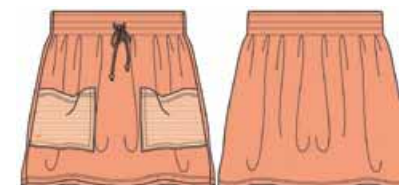

Cotton Jersey
 Sizes Available: 6, 8, 10, 12, 14

Ivy

CLTS02309

Cotton Slub Jersey
 Sizes Available: 6, 8, 10, 12, 14, 16

Chocolate

White

T-BIRD

CLTS01309

Organic Cotton Jersey

Sizes Available: 6, 8, 10, 12, 14

Top: T-BIRD CLTS01309

Bottom: MARY JANE CLWS10309

skirts

Dark Grey Marle

Peach

BAY
CLSK01309
Viscose Jersey
Sizes Available: 6, 8, 10, 12, 14