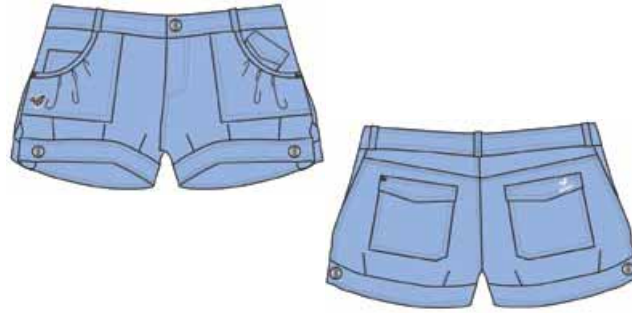

walkshorts