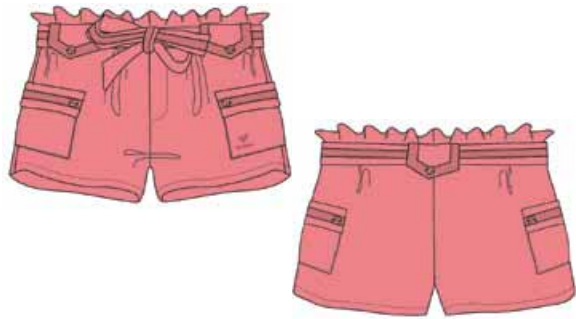

Lt Blue Denim

CHERRY

CLWS04309

Textured Cotton Dobby
Sizes Available: 6, 8, 10, 12, 14, 16

LOOPIE

CLWS05309

Cotton Safari Weave
Sizes Available: 6, 8, 10, 12, 14

MARY JANE

CLWS10309

Short Length
Cotton Elastane
Sizes Available: 6, 8, 10, 12, 14